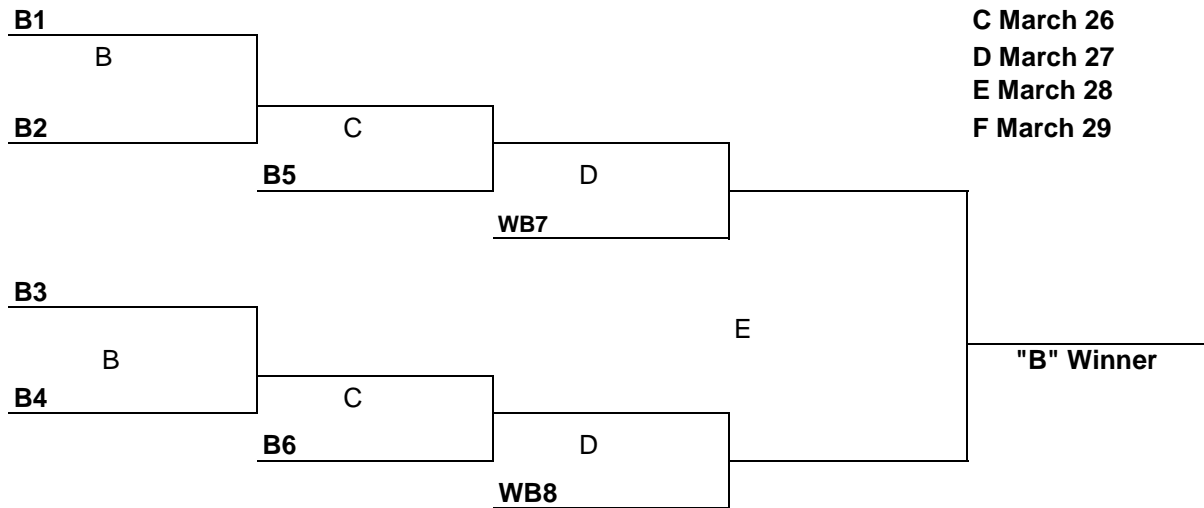

**THISTLE CURLING CLUB
2019 MEN'S CLUB CHAMPIONSHIP**

ALL GAMES ARE 8 ENDS

M1 - Monday Grand Aggregate
M2 - Monday "A" Section Winner
M3 - Monday 2nd Most Points "A" Section

T1 - Thursday Grand Aggregate
T2 - Thursday "A" Section Winner
T3 - Thursday 2nd Most Points "A" Section
T4 - Thursday 3rd Most Points "A" Section
T5 - Thursday "B" Section Winner

Draw Times

A March 25	7:00
B March 26	6:15
C March 26	8:45
D March 27	7:00
E March 28	7:00
F March 29	7:00

IF "B" SECTION WINNER IS DIFFERENT THAN "A" SECTION WINNER, A SUDDEN DEATH PLAYOFF GAME IS REQUIRED.