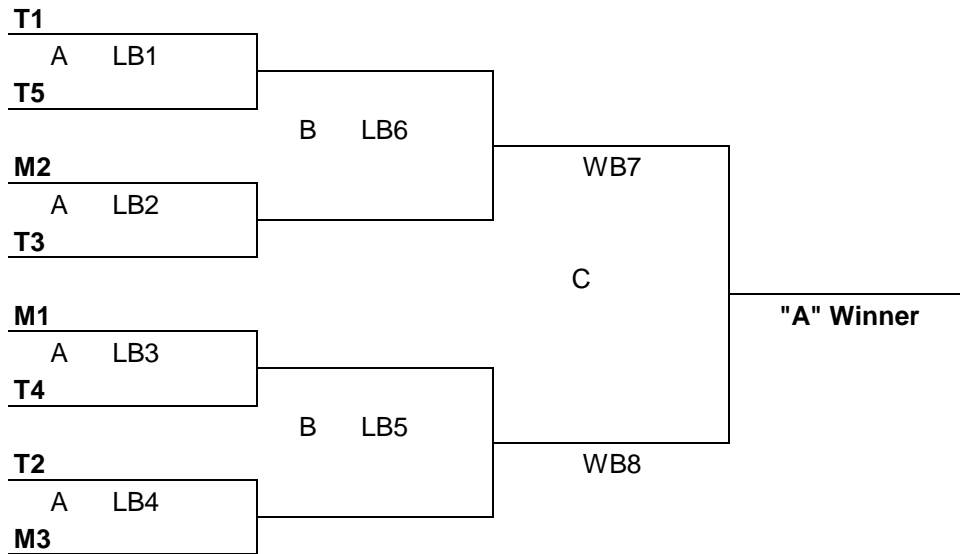

**THISTLE CURLING CLUB
2019 MEN'S CLUB CHAMPIONSHIP**

ALL GAMES ARE 8 ENDS

M1 - Monday Grand Aggregate
M2 - Monday "A" Section Winner
M3 - Monday 2nd Most Points "A" Section

T1 - Thursday Grand Aggregate
T2 - Thursday "A" Section Winner
T3 - Thursday 2nd Most Points "A" Section
T4 - Thursday 3rd Most Points "A" Section
T5 - Thursday "B" Section Winner

Draw Times

A March 25	7:00
B March 26	6:15
C March 26	8:45
D March 27	7:00
E March 28	7:00
F March 29	7:00

IF "B" SECTION WINNER IS DIFFERENT THAN "A" SECTION WINNER, A SUDDEN DEATH PLAYOFF GAME IS REQUIRED.